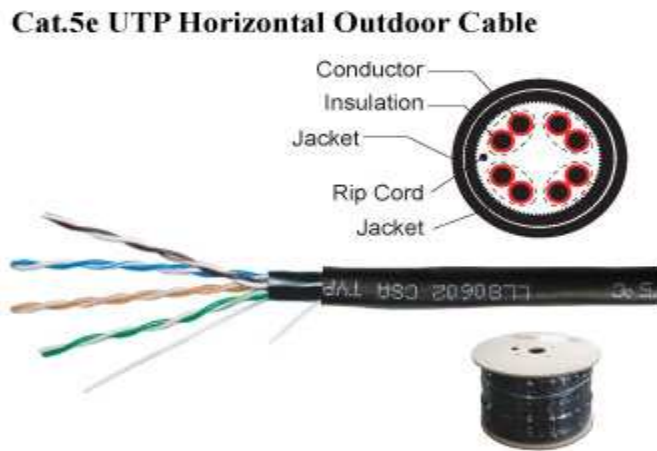

UTPCAT5E-DOUBLE JACKET (OUTDOOR)

UTPCAT5E-D

- Impedance 100 Ω +/- 15%
- Mutual capacitance max. 17.1 nf/1000ft
- DC resistance max. 28.6 ohms/1000ft
- Conductor 24 AWG 4 Pairs
- Insulation Polyethelene
- Inner Jacket Black PE 5.5 mm.
- Outer Jacket Black PVC 7.0 mm.
- Standard UL, CSA listed and ETL verified
- Application For internal or external wiring with the appropriated conduits can offer deformation and moister